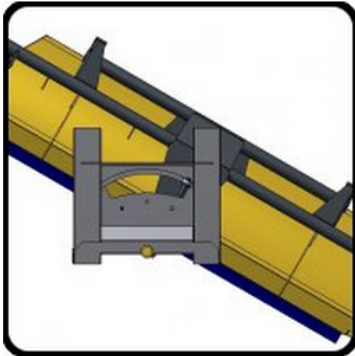

You are in: [Products](#) > [AERO'SWEEP - ROAD SWEEPER ATTACHMENT](#)

AERO'SWEEP - ROAD SWEEPER ATTACHMENT

A product of [EMILY](#)

Emily has a new innovation: an angled brush sweeper without wheels. It's a unique sweeper on the worldwide market.

The AERO'SWEEP fits to telescopic handler, front loader and front linkage of a tractor and sweeps any type of materials. As distinctive feature the sweeper has no wheel which enables a perfect adjustment on uneven ground thanks to a hydraulic control (no action from the driver). The AERO'SWEEP works with one double acting spool (machinery handler). By setting the control device in one direction the brush is going down toward the ground and rotates. The brush stabilizes itself when it touches the ground in order to get a constant pressure on the brush. The constant pressure enables a perfect brush adjustment on uneven ground for an excellent sweeping. The brush is automatically adjusted when it wears out and thus requires no action from the operator. Thanks to the level mark the driver can control the brush positioning. By setting the control device on the other direction, the brush goes up: the user can carry and store the sweeper safely.